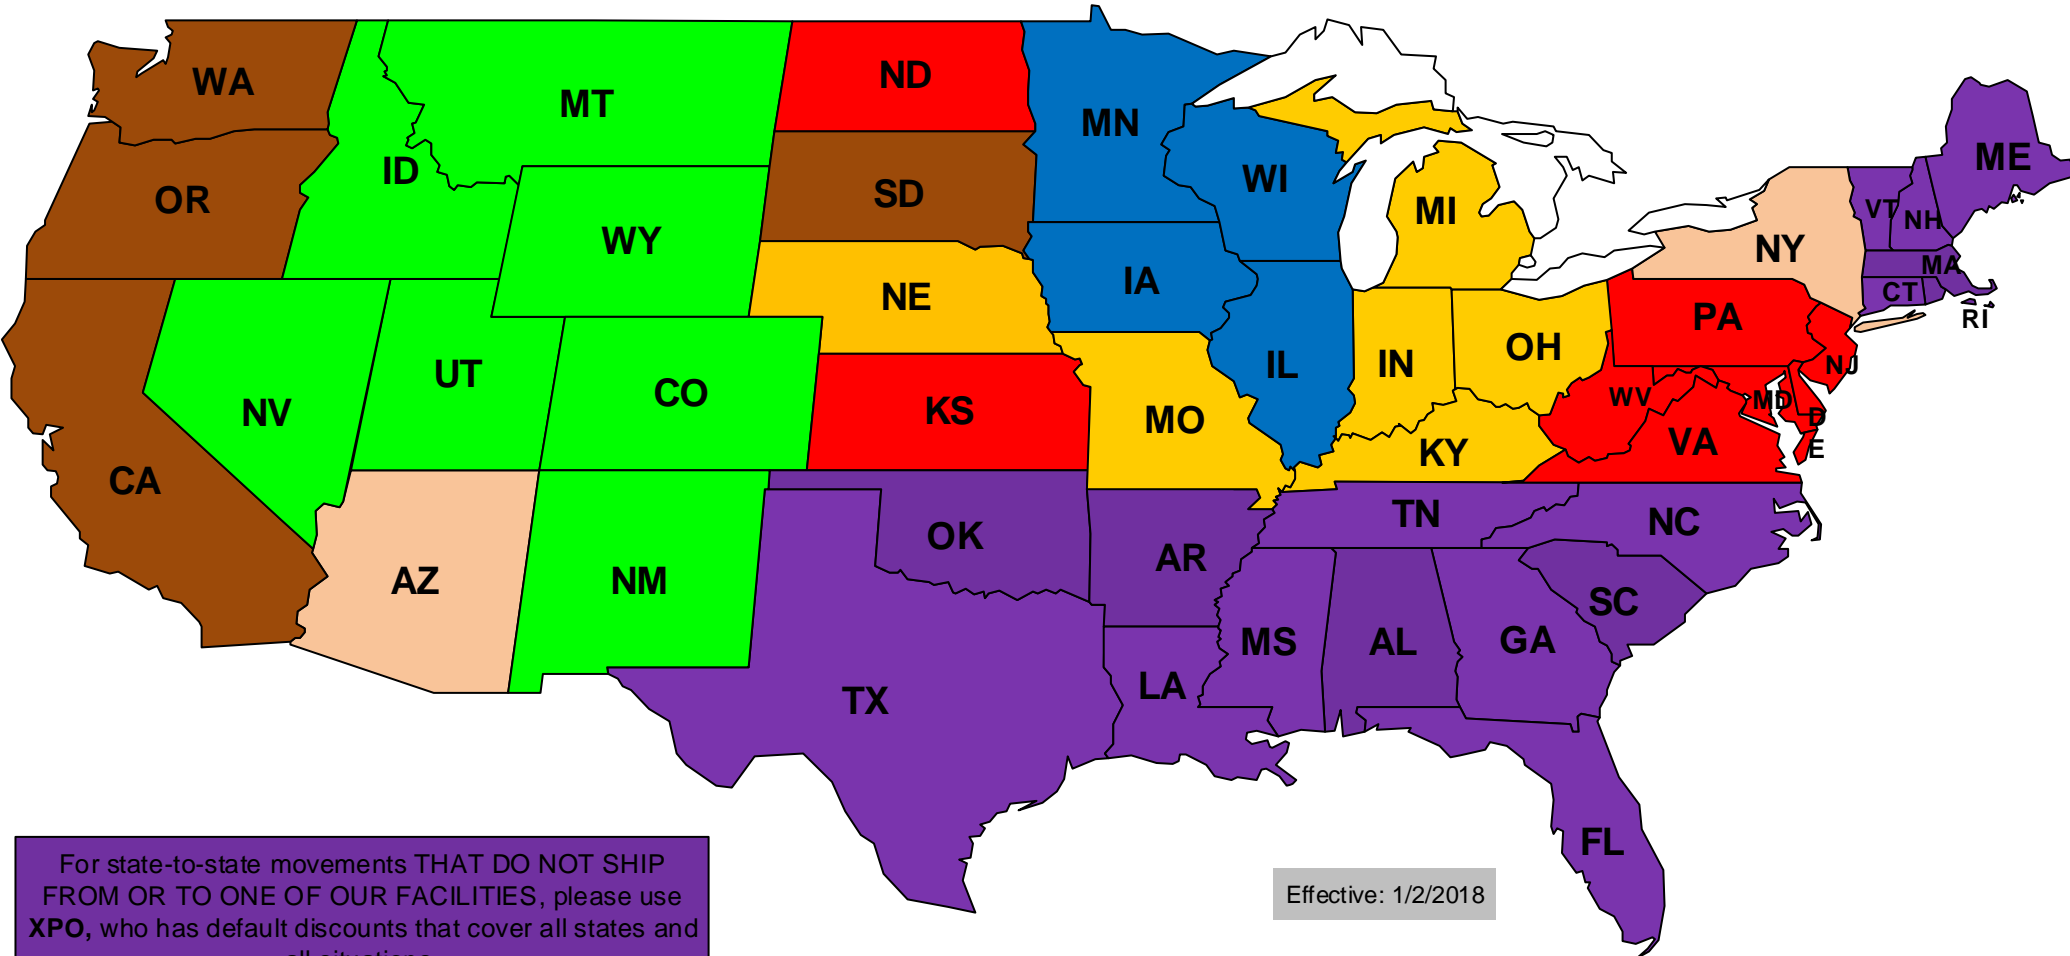

LAFAYETTE AND FT. WAYNE, IN 2018 LTL FREIGHT CARRIERS OUTBOUND AND INBOUND SHIPMENTS

XPO LOGISTICS (9773008)
(800) 368-5388
< 20' Trailer; < 19,999 # Gross

STANDARD FORWARDING (9772852)
(< 20' Trailer; < 19,999 #)
(800)447-2012

OLD DOMINION (9771786)
(866) 774-6335
< 20' Trailer; < 19,999 # Gross

PITT-OHIO (9773051) (< 20' Trailer; < 19,999 #)
(317) 241-9802

YRC (9771620) (< 20' Trailer; < 19,999 #)
LAF (800) 860-5210 - NHA (800) 860-2210

DAYTON FREIGHT (9771731) (< 20' Trailer; < 19,999 #)
LAF (800) 860-5210 - NHA (800) 860-2210

SAIA (9772883) (< 20' Trailer; < 19,999 #)
(317) 782-0457

For state-to-state movements THAT DO NOT SHIP FROM OR TO ONE OF OUR FACILITIES, please use XPO, who has default discounts that cover all states and all situations.