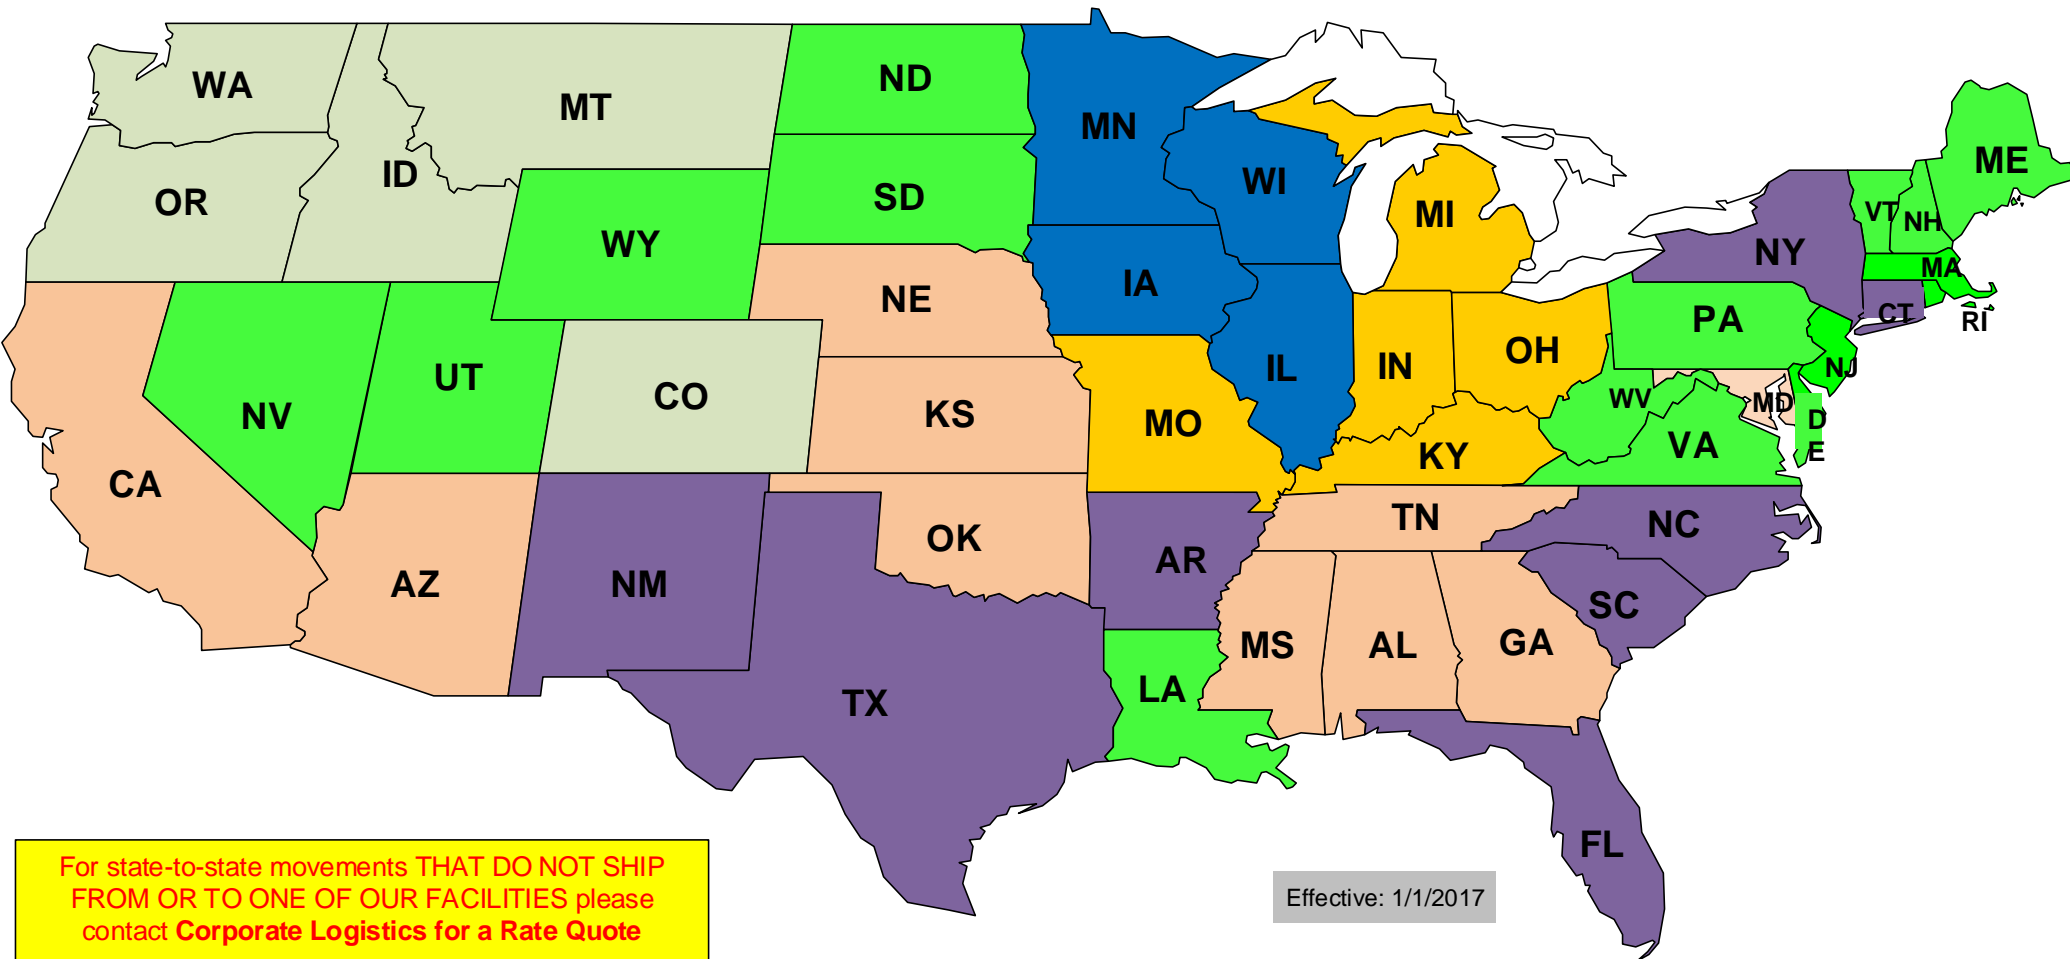

LAFAYETTE AND FT. WAYNE, IN 2017 LTL FREIGHT CARRIERS OUTBOUND AND INBOUND SHIPMENTS

XPO LOGISTICS: Call EXT 8055 or EXT 8083
LAF (800) 382-5072 - NHA (800) 322-0162

DAYTON FREIGHT (<20' Trailer; < 19,999 #)
LAF (800) 860-5210 - NHA (800) 860-2210

OLD DOMINION (<20' Trailer; < 19,999#)
LAF (844)292-3622 - NHA (877) 571-7823

ROADRUNNER (< 18' Trailer; < 19,999#)
LAF (888)237-9271 - NHA (800) 252-3617

STANDARD FORWARDING (<19' Trailer; < 19,999 #)
LAF (800)447-2012 - NHA (800) 447-2012

YRC (<20' Trailer; < 19,999#)
LAF (800) 610-6500 - NHA (800) 610-6500

For state-to-state movements THAT DO NOT SHIP FROM OR TO ONE OF OUR FACILITIES please contact **Corporate Logistics** for a Rate Quote